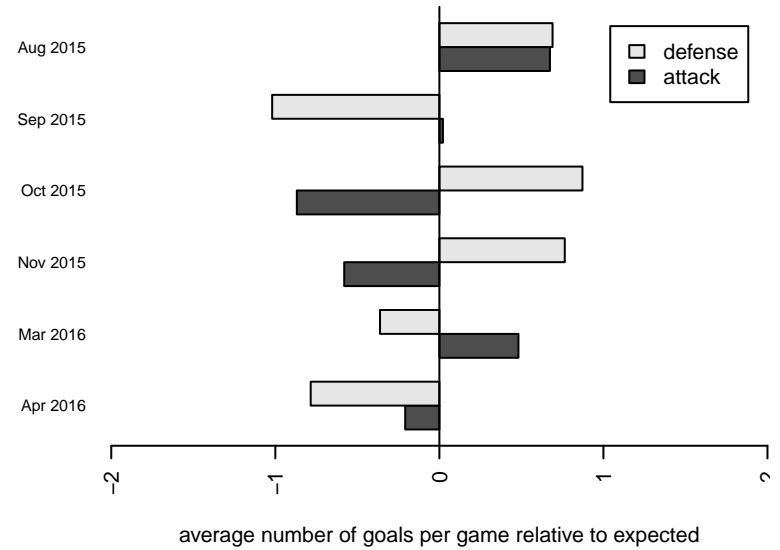

Performance relative to 13 month average